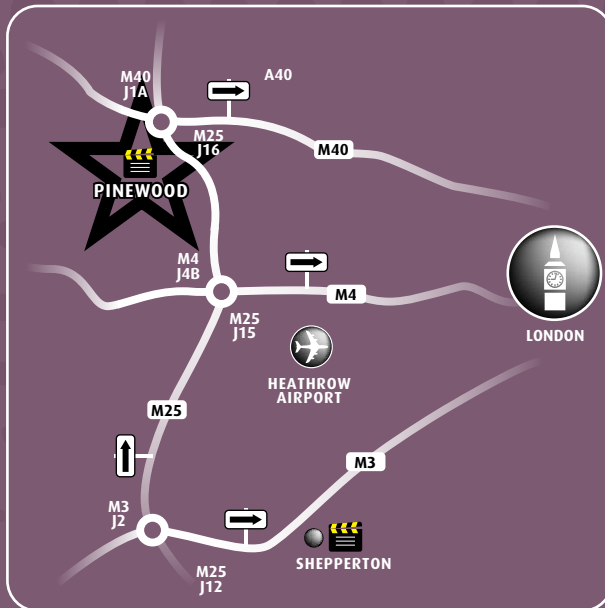

Facilities on offer

A comprehensive range of equipment & services are available at Heatherden Hall.
Details and prices on request.

Special day delegate packages from £42.00 + VAT per person. To include:

- Full day room hire
- Arrival freshly brewed tea/coffee with assorted biscuits
- Conference pads & pencils
- Three delicious seasonal buffet lunch options available
- Afternoon freshly brewed tea/coffee with fresh fruit & assorted biscuits
- Cloakroom
- On site parking
- Security

Location

For further details, please contact us at:

Pinewood Studios
Pinewood Road,
Iver Heath
Buckinghamshire
England
SL0 0NH

Hospitality Team: 01753 651 126
Web: www.couturepinewood.com
Email: pinewood@trulydifferent.com