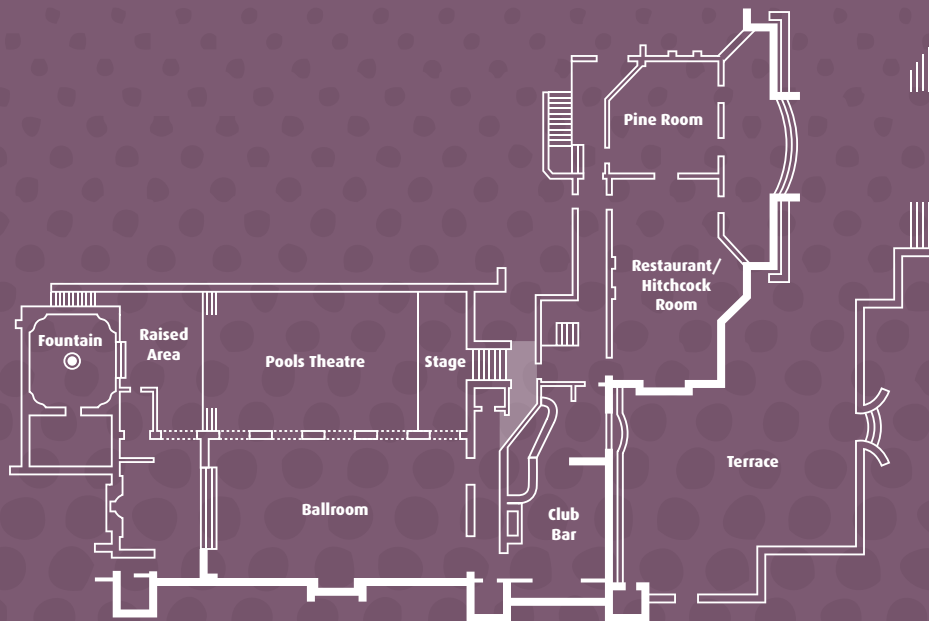

COUTURE

AT PINWOOD STUDIOS

Events & Hospitality

Room dimensions & Capacities

	Dimensions	Theatre	Boardroom	Cabaret	Standing	Dinner	Buffet
Ballroom	Length 24.4 metres Width 9.1 metres Height 9.1 metres	200	100	100	200	150	180
Pools Theatre	Length (Main Floor) 11.0 metres Width (Main Floor) 9.1 metres Height 9.1 metres Stage-Width 11.0 metres Length 7.2 metres	150	55	55	150	100	150
Hitchcock Room	Length 13.4 metres Width 7.2 metres Height 3.5 metres	120	40	42	100	100	100
Pine Room	Length 7.3 metres Width 7.2 metres Height 3.5 metres	30	10	n/a	50	12	15

Exceptional Venue for First Class Events

The world famous Pinewood Studios offers a unique venue that is certain to impress. The conference & banqueting facilities are located in the original manor house, Heatherden Hall, offering a range of magnificent rooms with breathtaking sculpted gardens. With four function rooms available for hire, our venue can reach capacities ranging from 250 for a formal dinner, up to 350 for a conference and has space for a marquee for up to 400 guests. With film and television studios also available for receptions and product launches and a fine dining restaurant and bar providing the perfect space to host week time business meetings, this venue has it all. Pinewood also offers a superb location for a full range of special events. The onsite team specialise in themed events, summer parties, barbecues, Christmas packages and banqueting events.